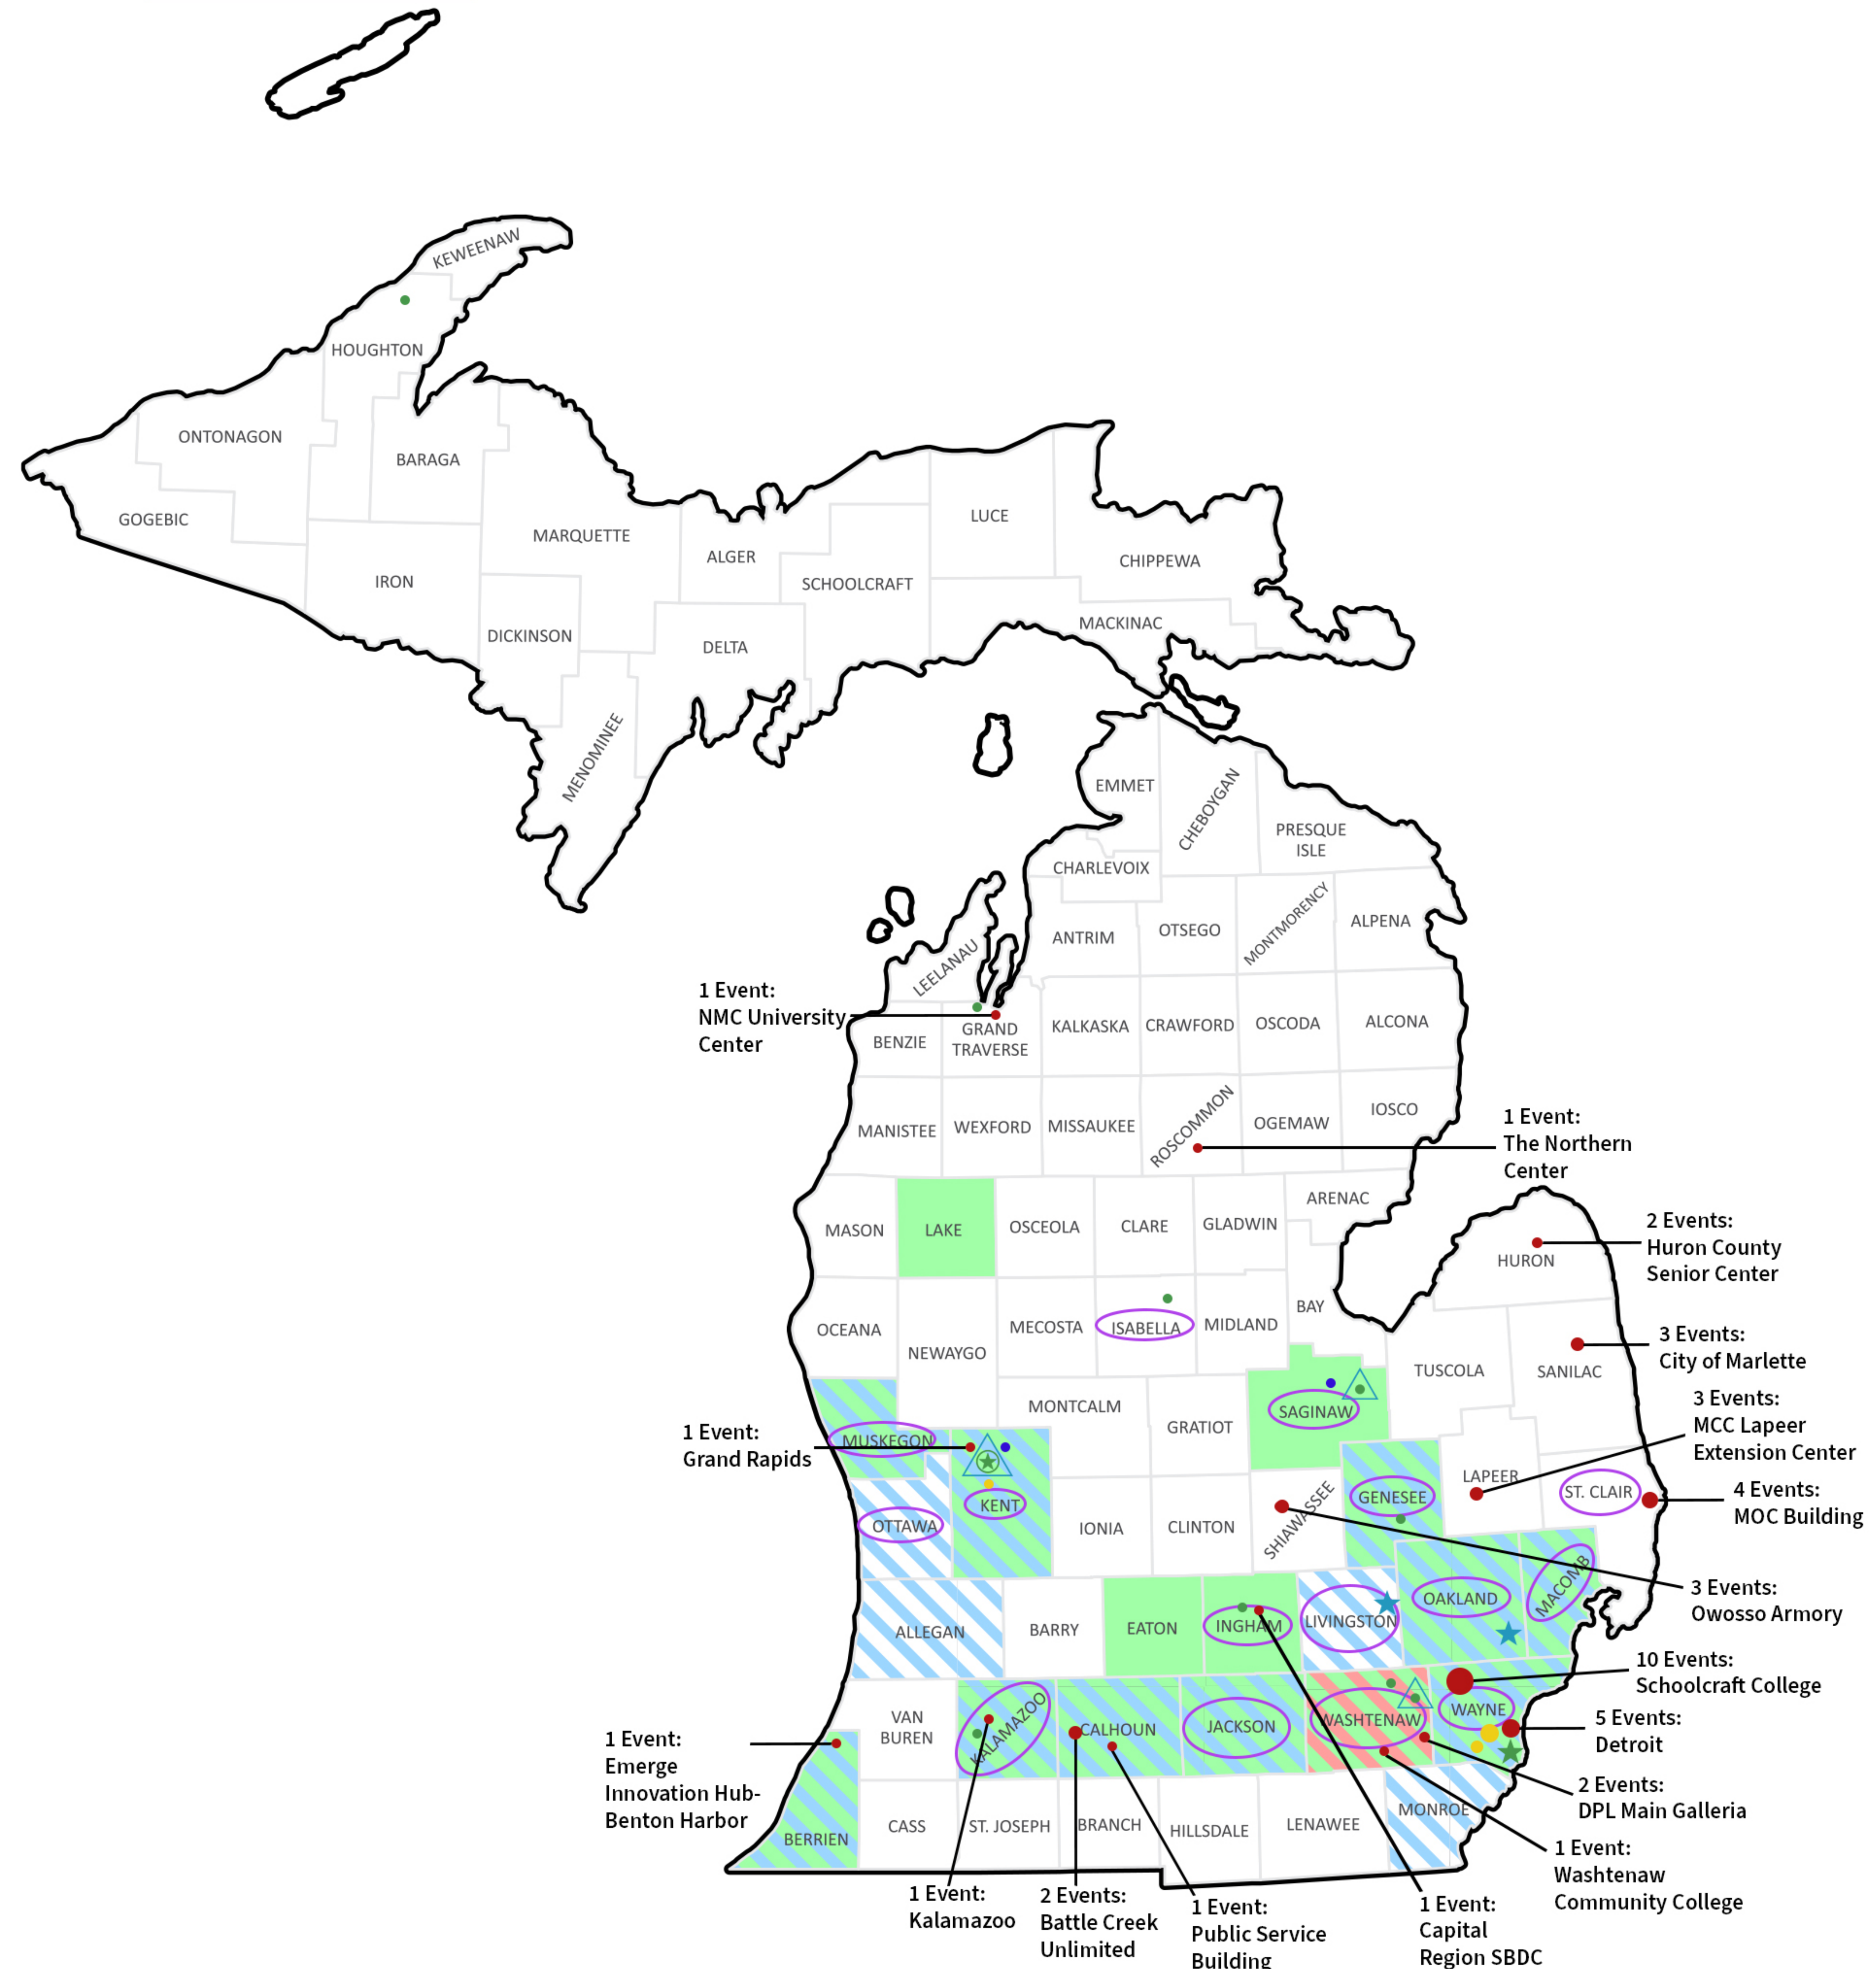

Overlap Between Voter Registration Rates & E.O. 14019 / DNC Target Demographics (Age / Race) By County

As of: 05/14/2024

Key:

Green Highlight: T15 Counties with Highest African American Population

Purple Circle: T15 Counties with Highest Population of Voters 18-24 Years of Age

Red Strikethrough: T15 Highest Number of voters registered between 2023-24, and had a republican gain between 2020-2022

Blue Strikethrough: T15 Highest Number of voters registered between 2023-24, and had a democrat gain between 2020-2022

Red Dot: SBDC Event (Past or Scheduled)

Yellow Dot: SBA Official Trips

* Based on publicly available information at the time