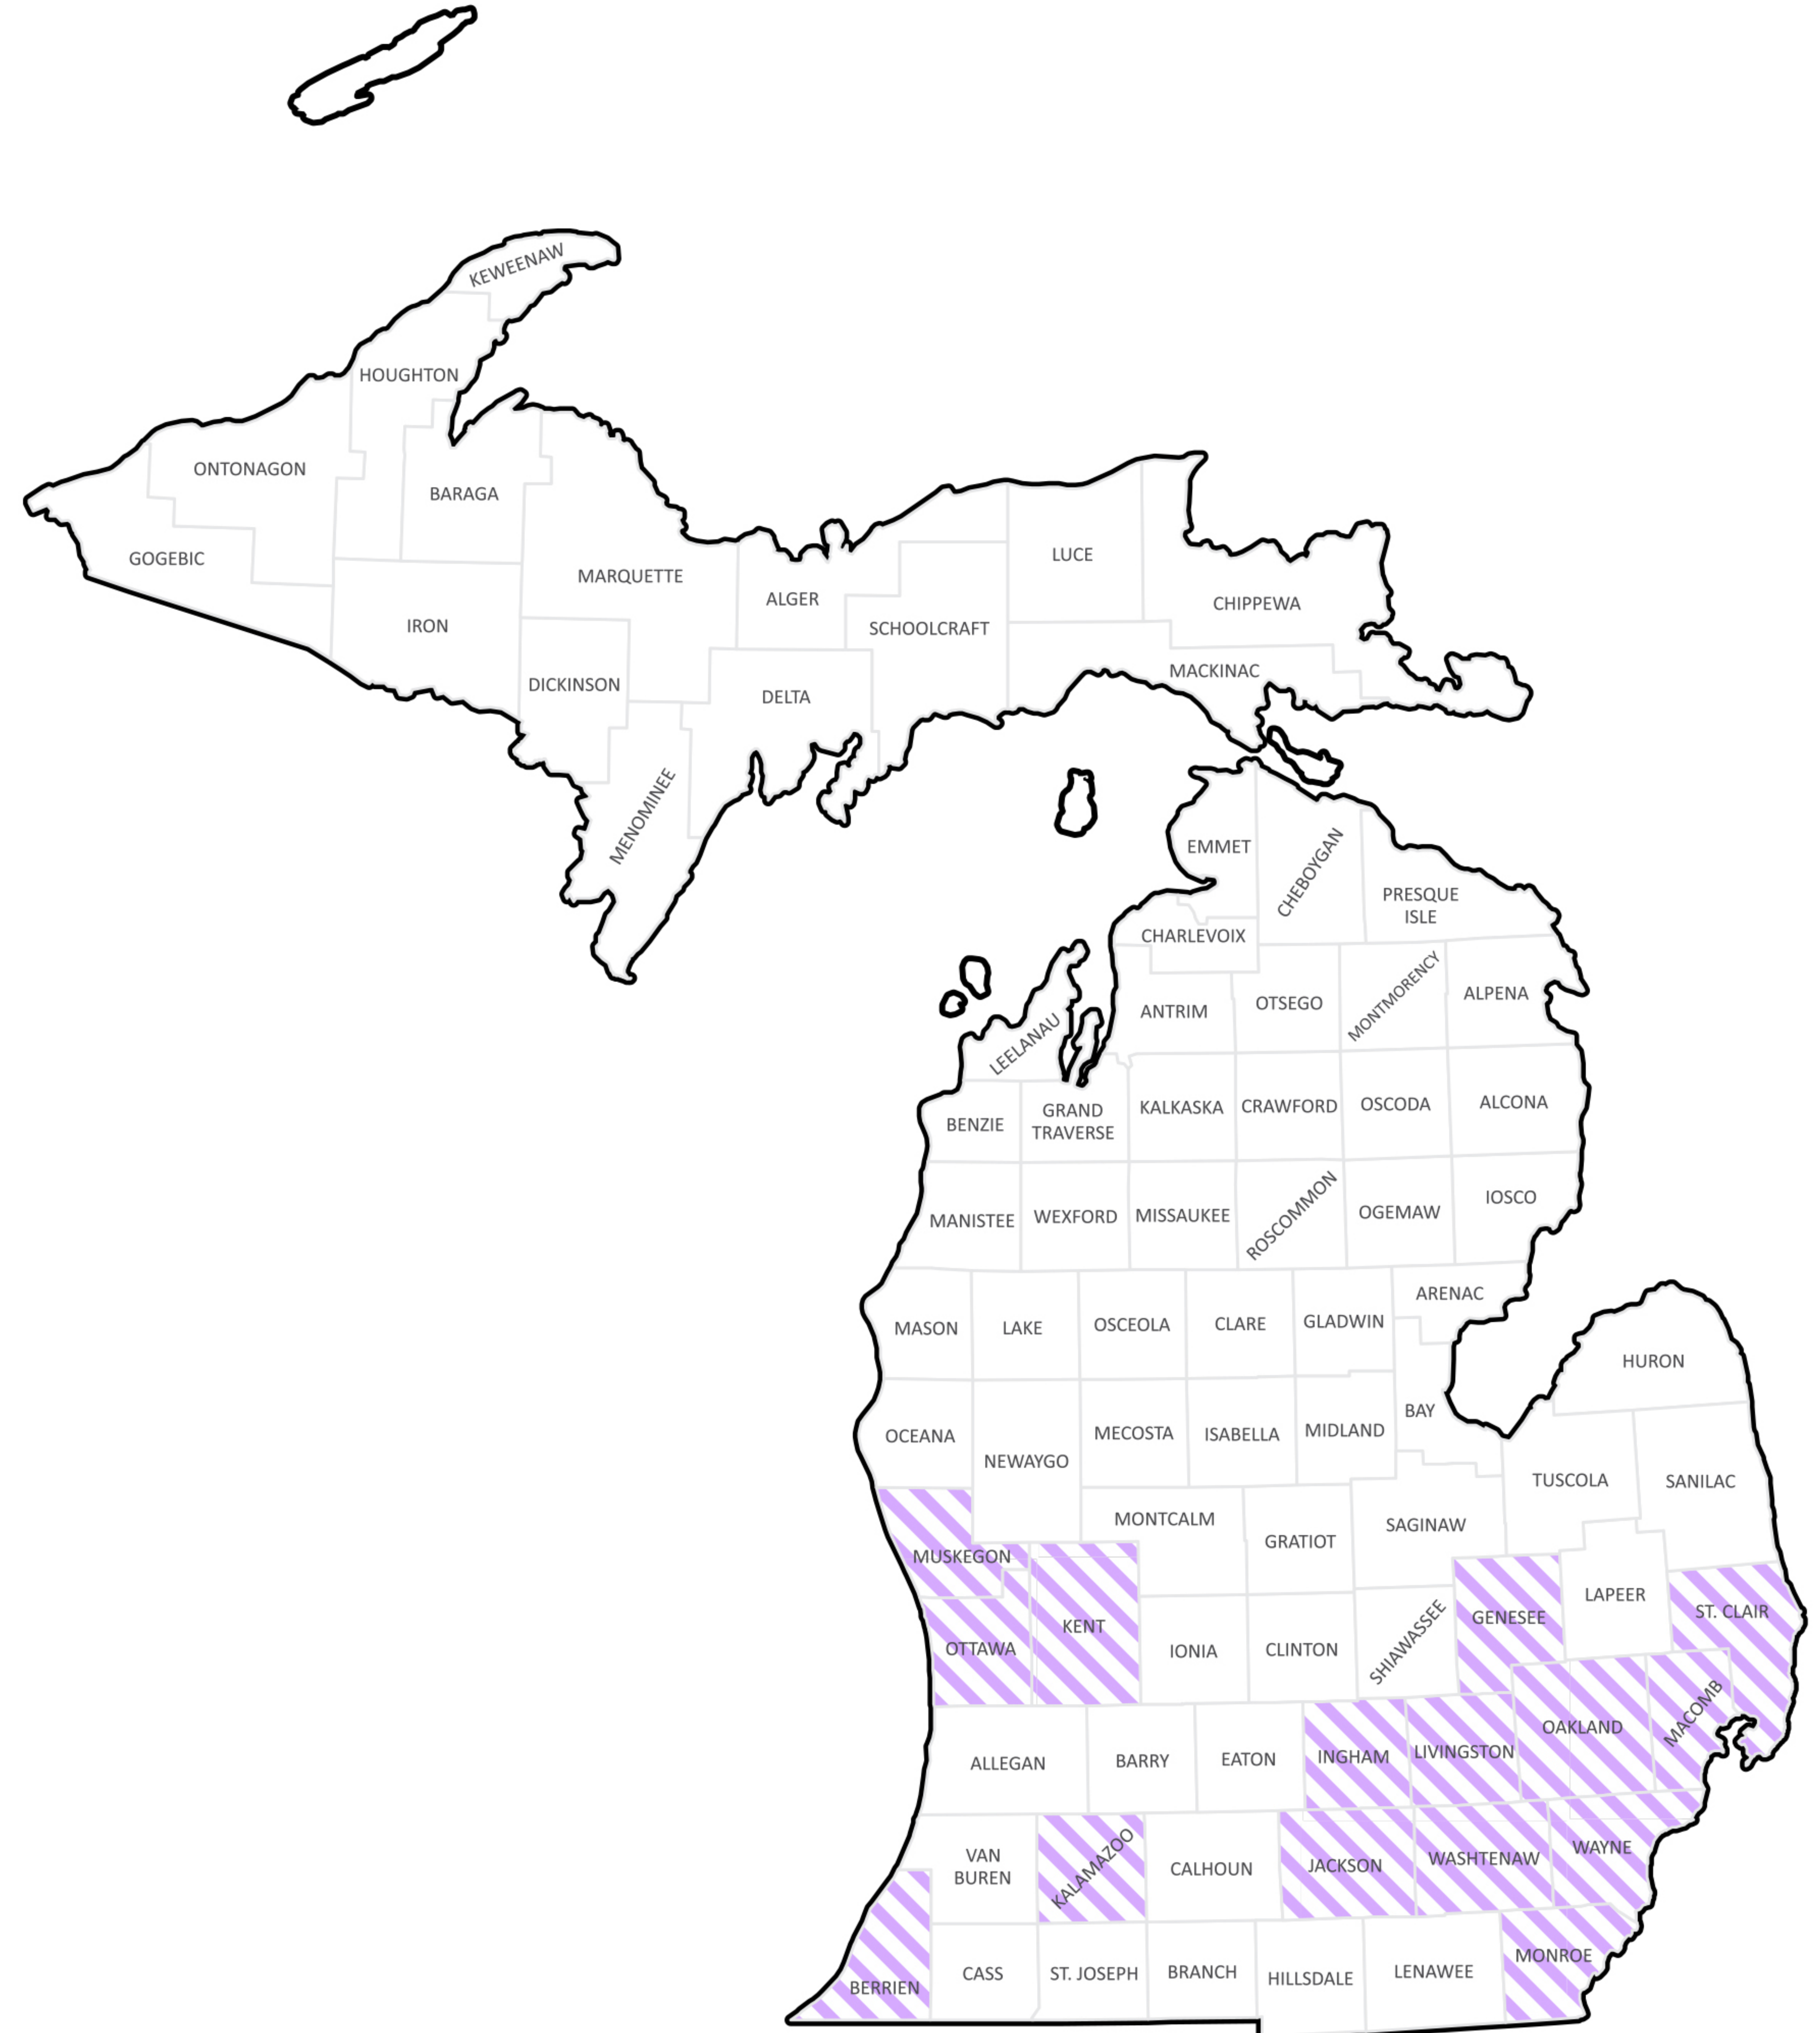

WORK IN PROGRESS

Highest VR Increase Since Investigation Started T15 Counties

As of: 05/14/2024

Key:

Purple Strikethrough:
Counties with the highest
voter registration increase

T15 counties with highest increase in voters registered since start of investigation

- Wayne
- Oakland
- Macomb
- Kent
- Washtenaw
- Ottawa
- Kalamazoo
- Genesee
- Berrien
- Muskegon
- Ingham
- Monroe
- Jackson
- St. Clair
- Livingston

* Based on publicly available information at the time

Source: Michigan Dep't of State

Highest and Lowest Share of Employees Working at Small Businesses by County

As of: 05/14/2024

Key:

Red Highlight: Counties with Highest Share of Small Business Employment

Grey Strikethrough: Counties with Lowest Share of Small Business Employment

Counties With Highest Share of Employees Working at Small Businesses (75-100%)

- Tuscola
- Sanilac
- Oceana
- Menominee
- Gladwin
- Antrim
- Leelanau
- Kalkaska
- Missaukee
- Lake
- Presque Isle
- Mackinac
- Baraga
- Iron
- Montmorency
- Schoolcraft
- Alcona
- Luce