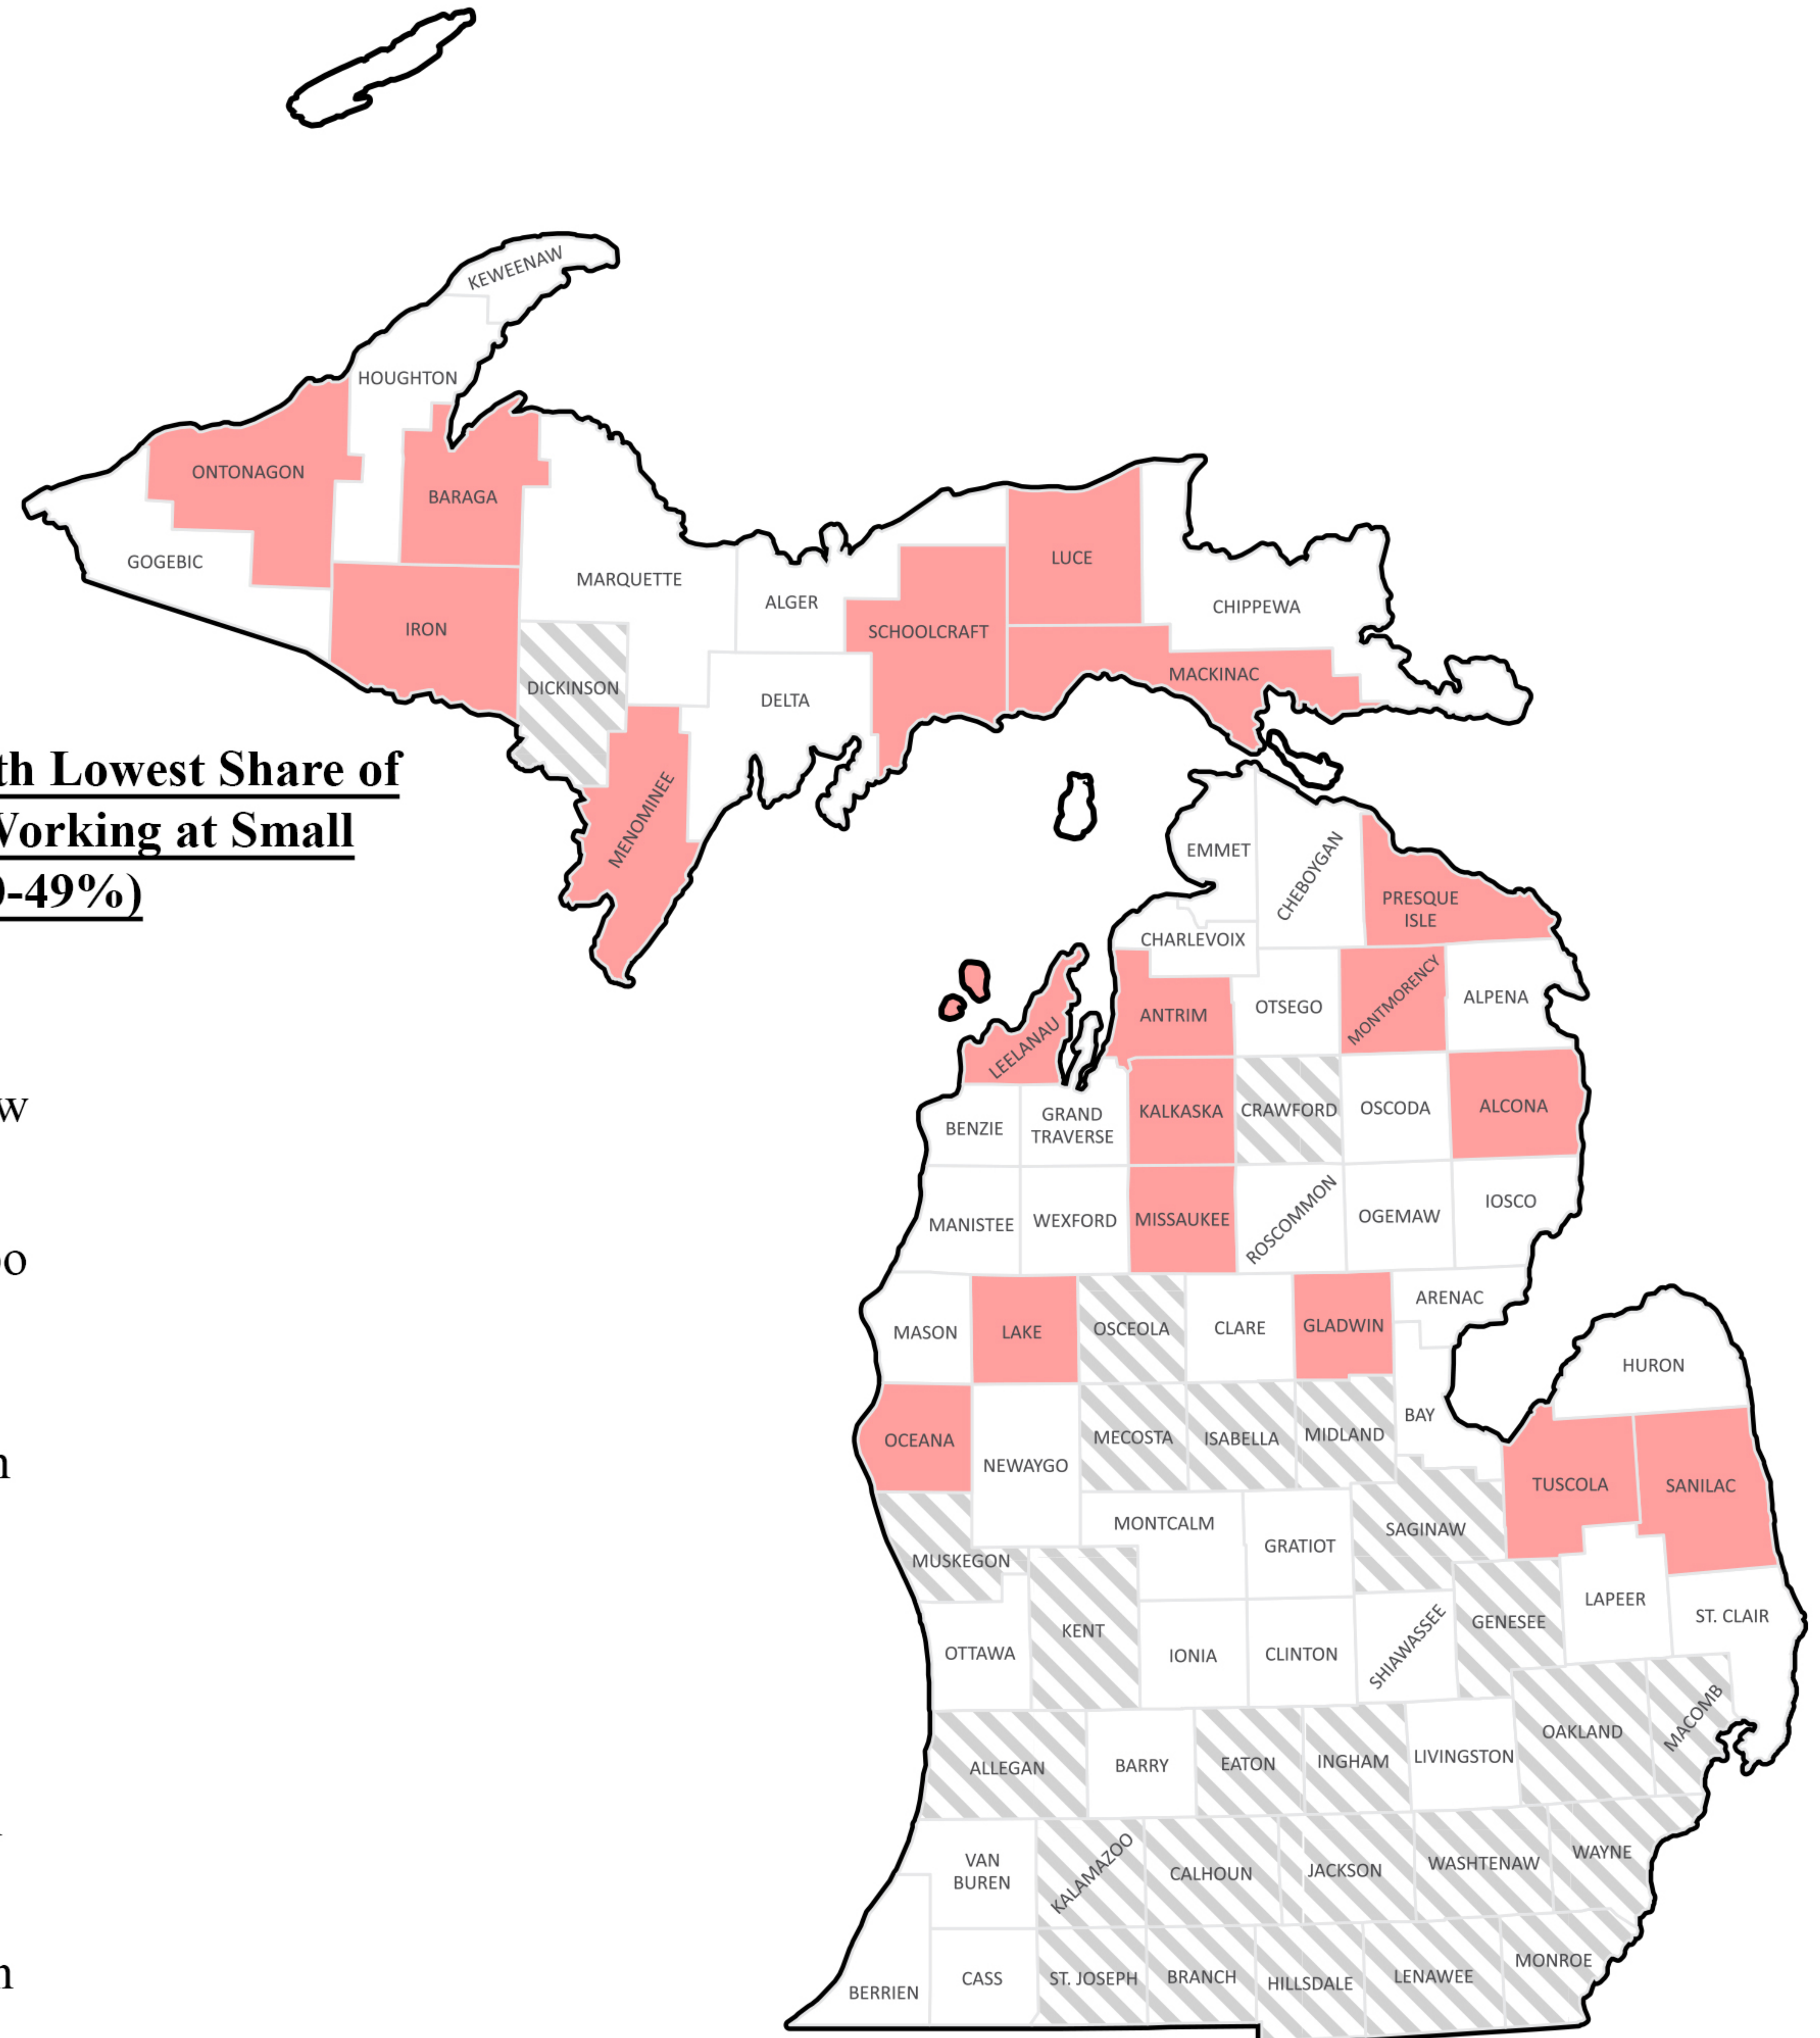

Highest and Lowest Share of Employees Working at Small Businesses by County

As of: 05/14/2024

Key:

Red Highlight: Counties with Highest Share of Small Business Employment

Grey Strikethrough: Counties with Lowest Share of Small Business Employment

Counties With Highest Share of Employees Working at Small Businesses (75-100%)

- Tuscola
- Sanilac
- Oceana
- Menominee
- Gladwin
- Antrim
- Leelanau
- Kalkaska
- Missaukee
- Lake
- Presque Isle
- Mackinac
- Baraga
- Iron
- Montmorency
- Schoolcraft
- Alcona
- Luce

Counties With Lowest Share of Employees Working at Small Businesses (0-49%)

- Wayne
- Oakland
- Macomb
- Washtenaw
- Kent
- Ingham
- Kalamazoo
- Genesee
- Saignaw
- Isabella
- Muskegon
- Jackson
- Monroe
- Calhoun
- Eaton
- Midland
- Mecosta
- St. Joseph
- Hillsdale
- Branch
- Dickenson
- Osceola
- Crawford

* Based on publicly available information at the time