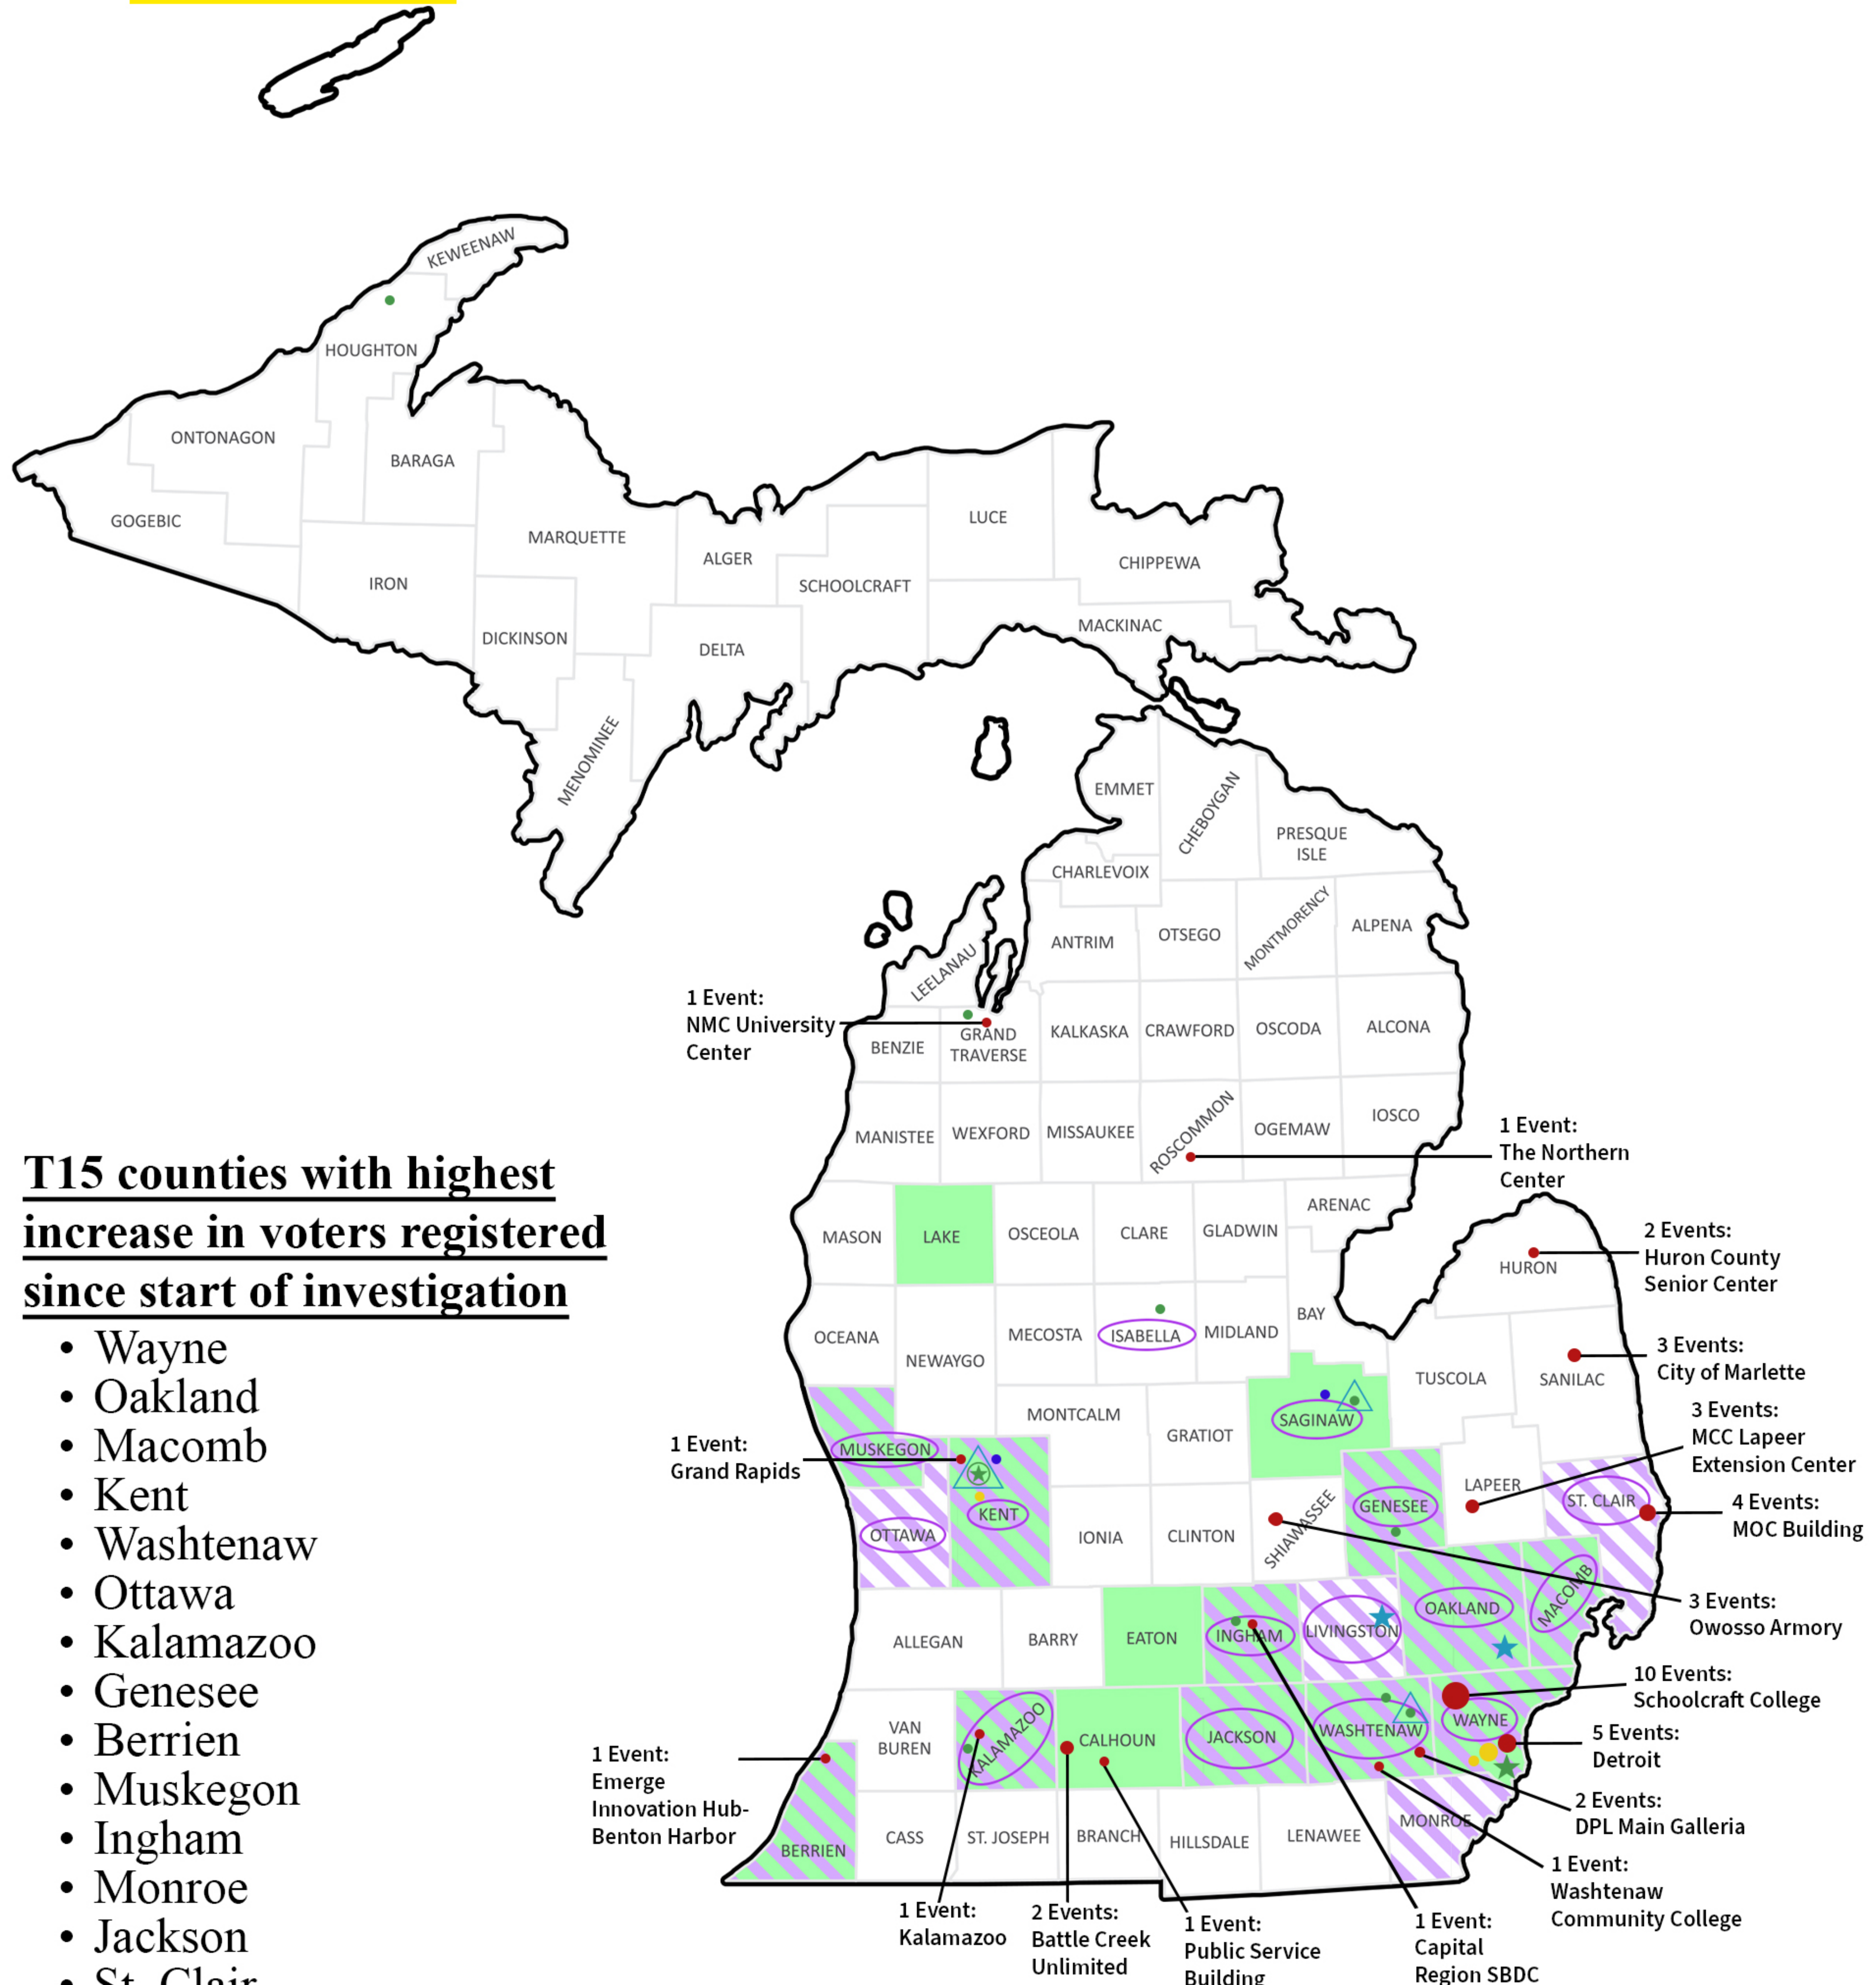

WORK IN PROGRESS

Highest VR Increase Since Investigation Started T15 Counties

As of: 05/14/2024

Key:

Purple Strikethrough:
Counties with the highest
voter registration increase

T15 counties with highest increase in voters registered since start of investigation

- Wayne
- Oakland
- Macomb
- Kent
- Washtenaw
- Ottawa
- Kalamazoo
- Genesee
- Berrien
- Muskegon
- Ingham
- Monroe
- Jackson
- St. Clair
- Livingston

* Based on publicly available information at the time

Green Highlight: Target Racial Demographics

Purple Circle: Target Age Demographics

Purple Strikethrough: Counties with the highest voter registration increase

Overlap Highest Target Demographics and Location of Events, Field Offices, and Biden Campaign Trips:

- Isabella
- Saginaw
- Genesee
- St. Clair
- Oakland
- Livingston
- Ingham
- Wayne
- Washtenaw
- Calhoun
- Kalamazoo
- Berrien

* Based on publicly available information at the time

T15 counties with highest increase in voters registered since start of investigation